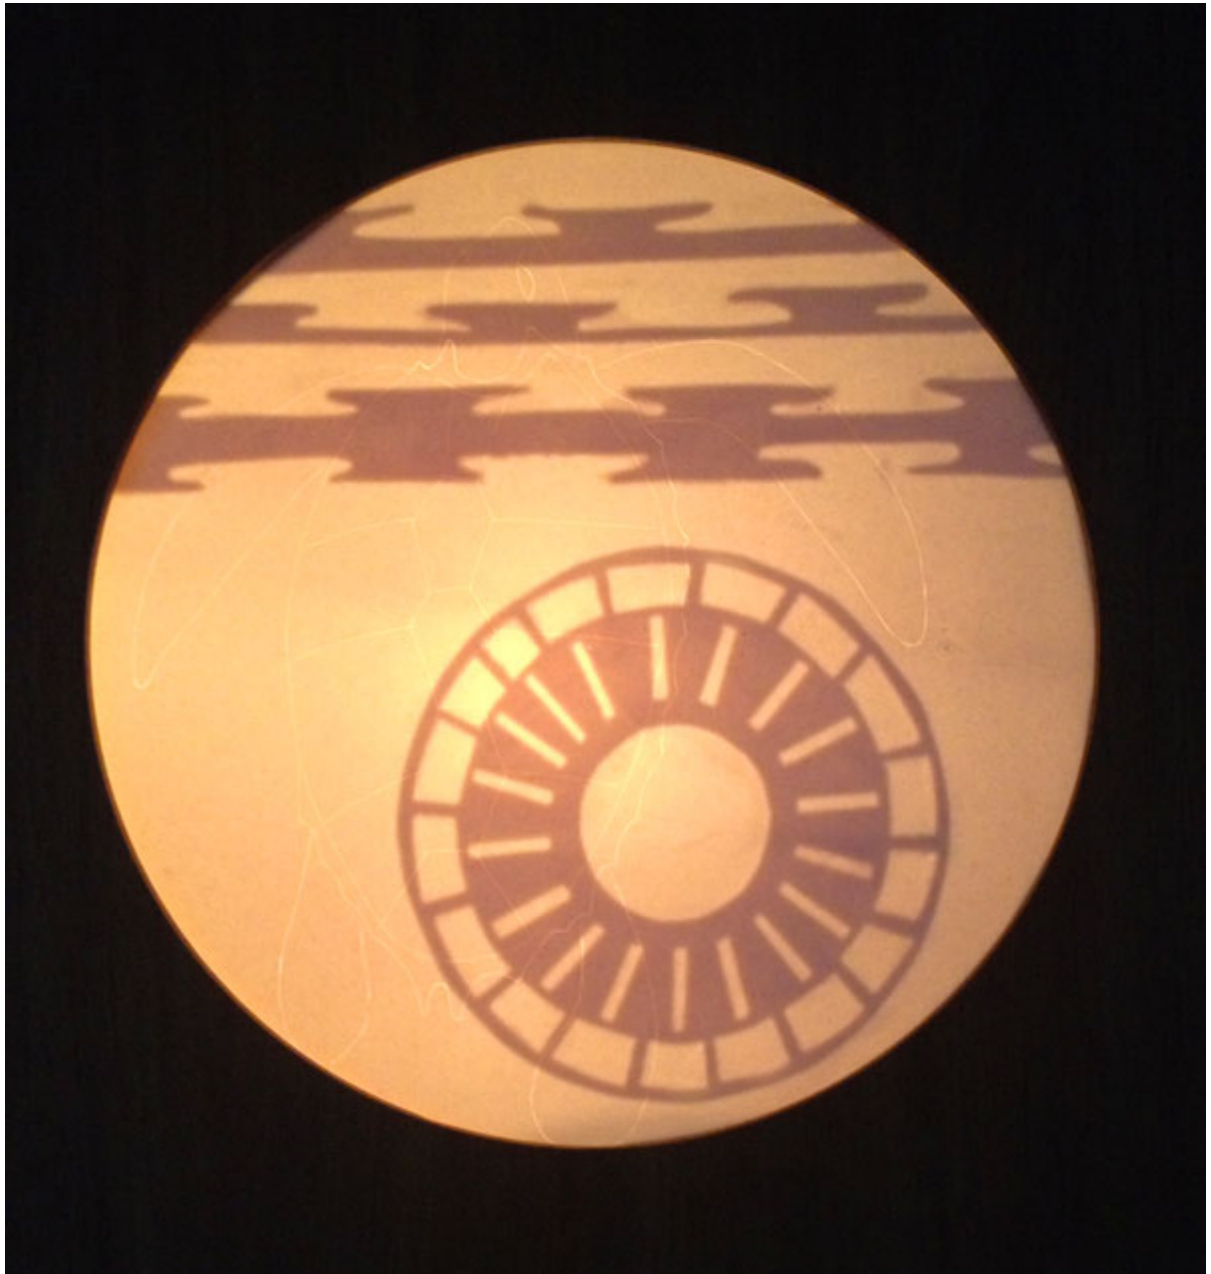

22.
Janet Fieldhouse
Turtle Totem 2014
porcelain, wood, light box
30.0 x 30.0 x 8.0 cm