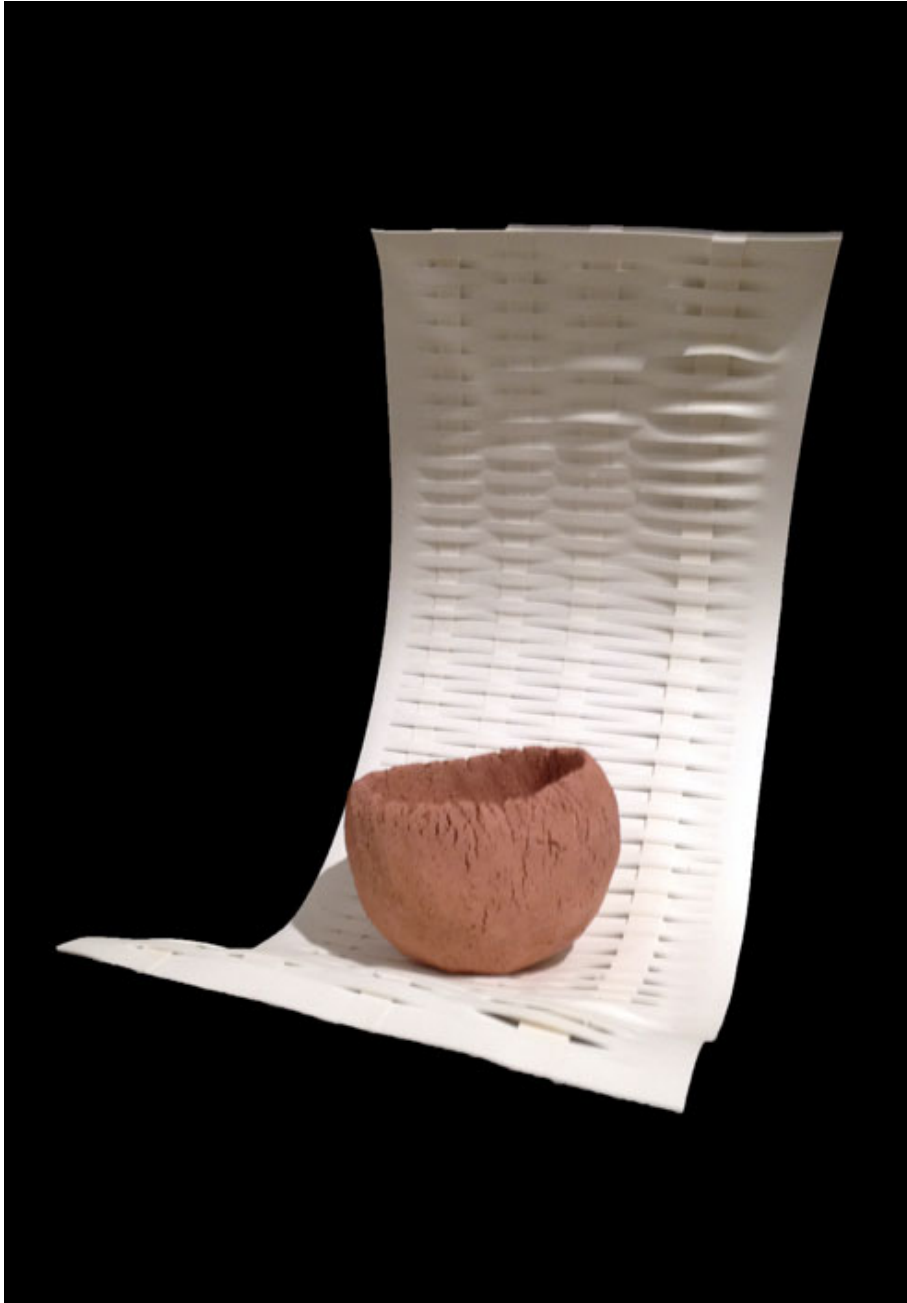

4.
Janet Fieldhouse
Mark and Memory 4 2014
red raku, string, cassowary feathers, white charcoal
28.0 x 31.0 x 13.0 cm

5.
Janet Fieldhouse
Mark and Memory 5 2014
red raku, string, cassowary feathers
46.0 x 26.0 x 20.0 cm

6.
Janet Fieldhouse
Mark and Memory 6 2014
red raku
30.0 x 40.0 x 20.0 cm

7.
Janet Fieldhouse
Bride Pendant Series 3 2014
white raku, shells, string, cassowary feathers, beads
70.0 x 70.0 cm

8.
Janet Fieldhouse
Bride Pendant Series 4 2014
white raku, shells, string, cassowary feathers, beads
55.0 x 32.0 cm

9.
Janet Fieldhouse
Baskets 2014
porcelain
10.0 x 28.0 x 18.0 cm

10.
Janet Fieldhouse
Baskets 2014
porcelain
10.0 x 14.0 x 18.0 cm

11.
Janet Fieldhouse
Mat Series 1 2014
porcelain, red raku
23.0 x 13.0 x 10.0 cm

12.
Janet Fieldhouse
Mat Series 2 2014
porcelain, white raku
20.0 x 16.0 x 10.0 cm

13.
Janet Fieldhouse
Memory Series 1 2014
porcelain
30.0 x 20.0 x 29.0 cm

14.
Janet Fieldhouse
Memory Series 2 2014 (2 pieces)
porcelain
20.0 x 26.0 x 15.0 cm