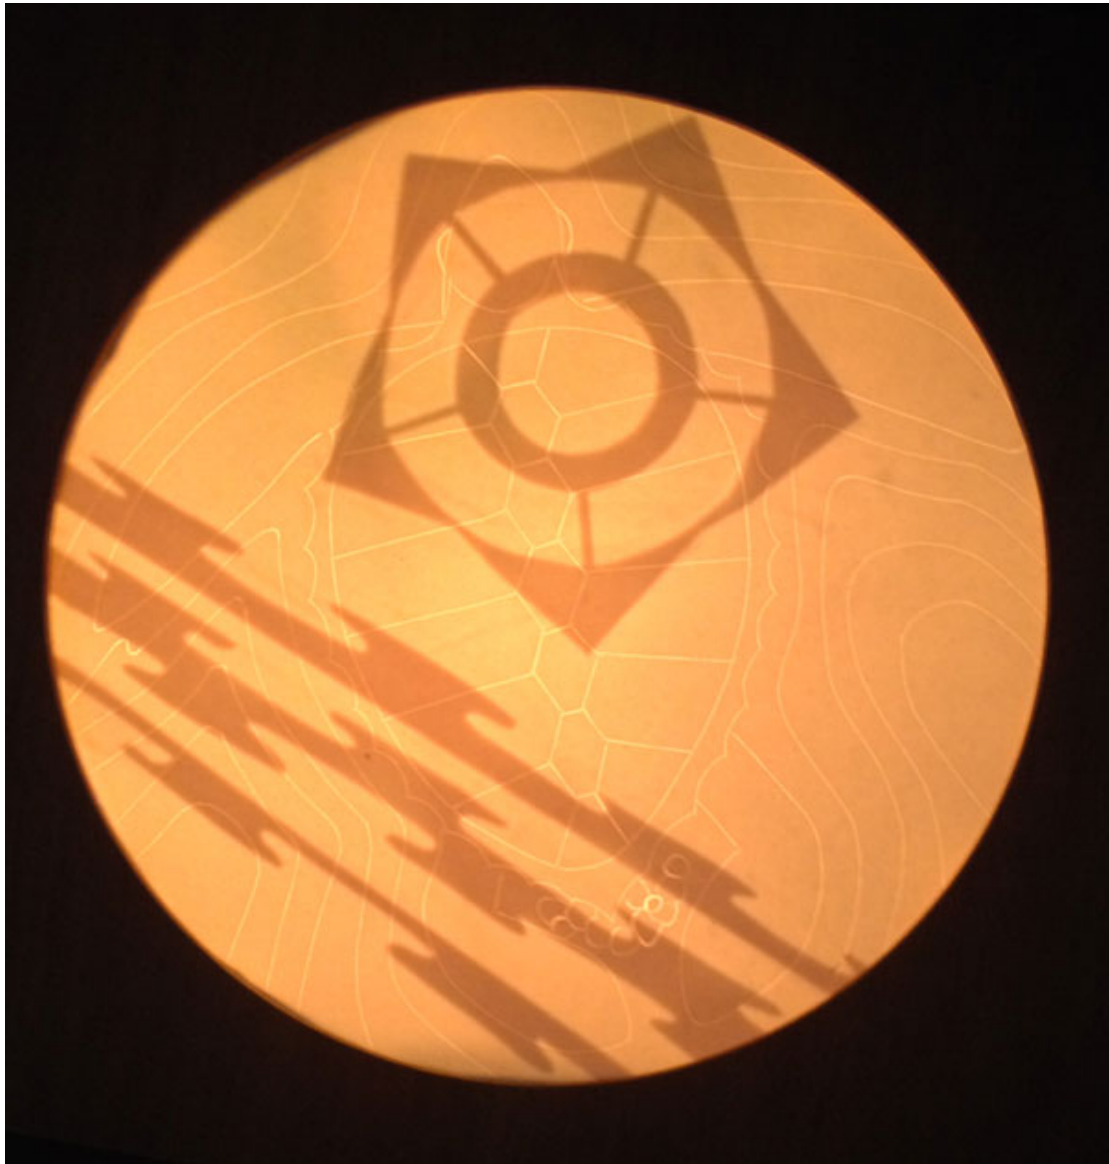

23.
Janet Fieldhouse
Great Grandmother Totem 2014
porcelain, wood, light box
30.0 x 30.0 x 8.0 cm