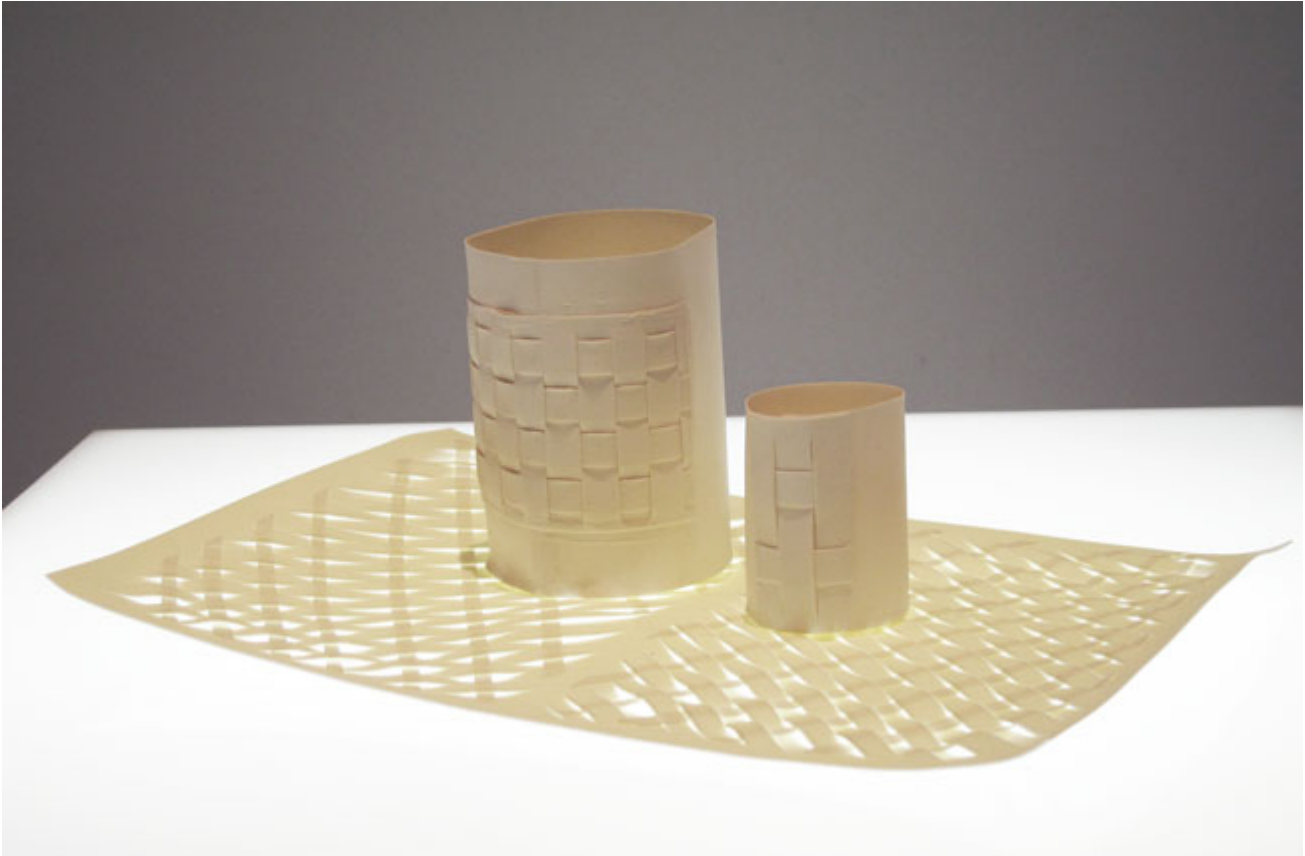

11.
Rhythm 2009
flexible porcelain
11.0 x 27.0 x 27.0 cm

12.
Stretching the elements – Transformation 2 2009
flexible porcelain
9.0 x 18.0 x 25.5 cm

13.
(Untitled) 2009
flexible porcelain
13.0 x 26.0 x 13.0 cm