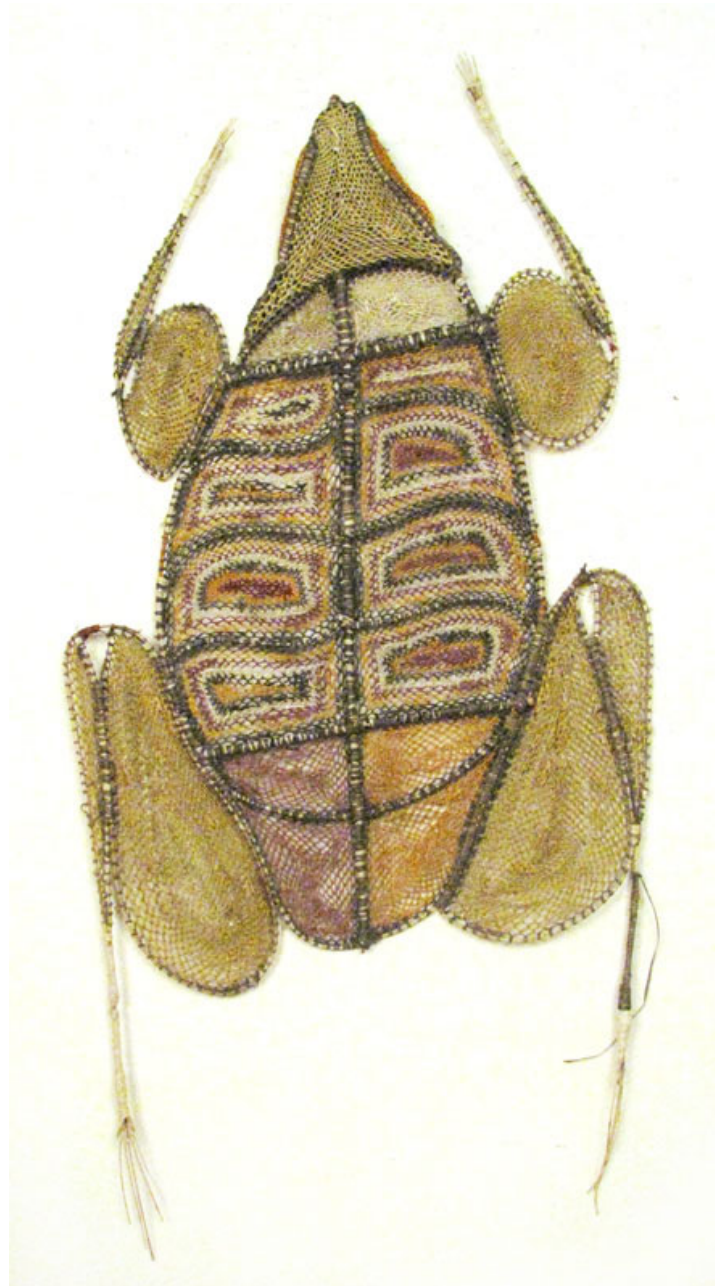

FIBRE & RARRK

MARINA MURDILNGA & DEBRA WURRKIDJ
woven sculptures, bark painting & Lorrkon
from Kuninjku country, Arnhem Land

11 NOVEMBER – 5 DECEMBER 2009

1.
Marina Murdilnga
Birdbim – Moon Dreaming 2009
Pandanus spiralis
228.0 x 162.0 cm

2.
Marina Murdilnga
Butterfly 2009
Pandanus spiralis
210.0 x 141.0 cm

3.
Marina Murdilnga
Lambalk (sugar glider) 2009
Pandanus spiralis
172.0 x 107.0 cm

4.
Marina Murdilnga
Yippa (frog) 2009
Pandanus spiralis
186.0 x 107.0 cm

5.
Marina Murdilnga
Yippa (frog) 2009
Pandanus spiralis
143.0 x 96.0 cm

6.
Marina Murdilnga
Yippa (frog) 2009
Pandanus spiralis
125.0 x 61.0 cm

7.
Marina Murdilnga
Yawkyawk 2008
Pandanus spiralis
253.0 x 50.0 cm