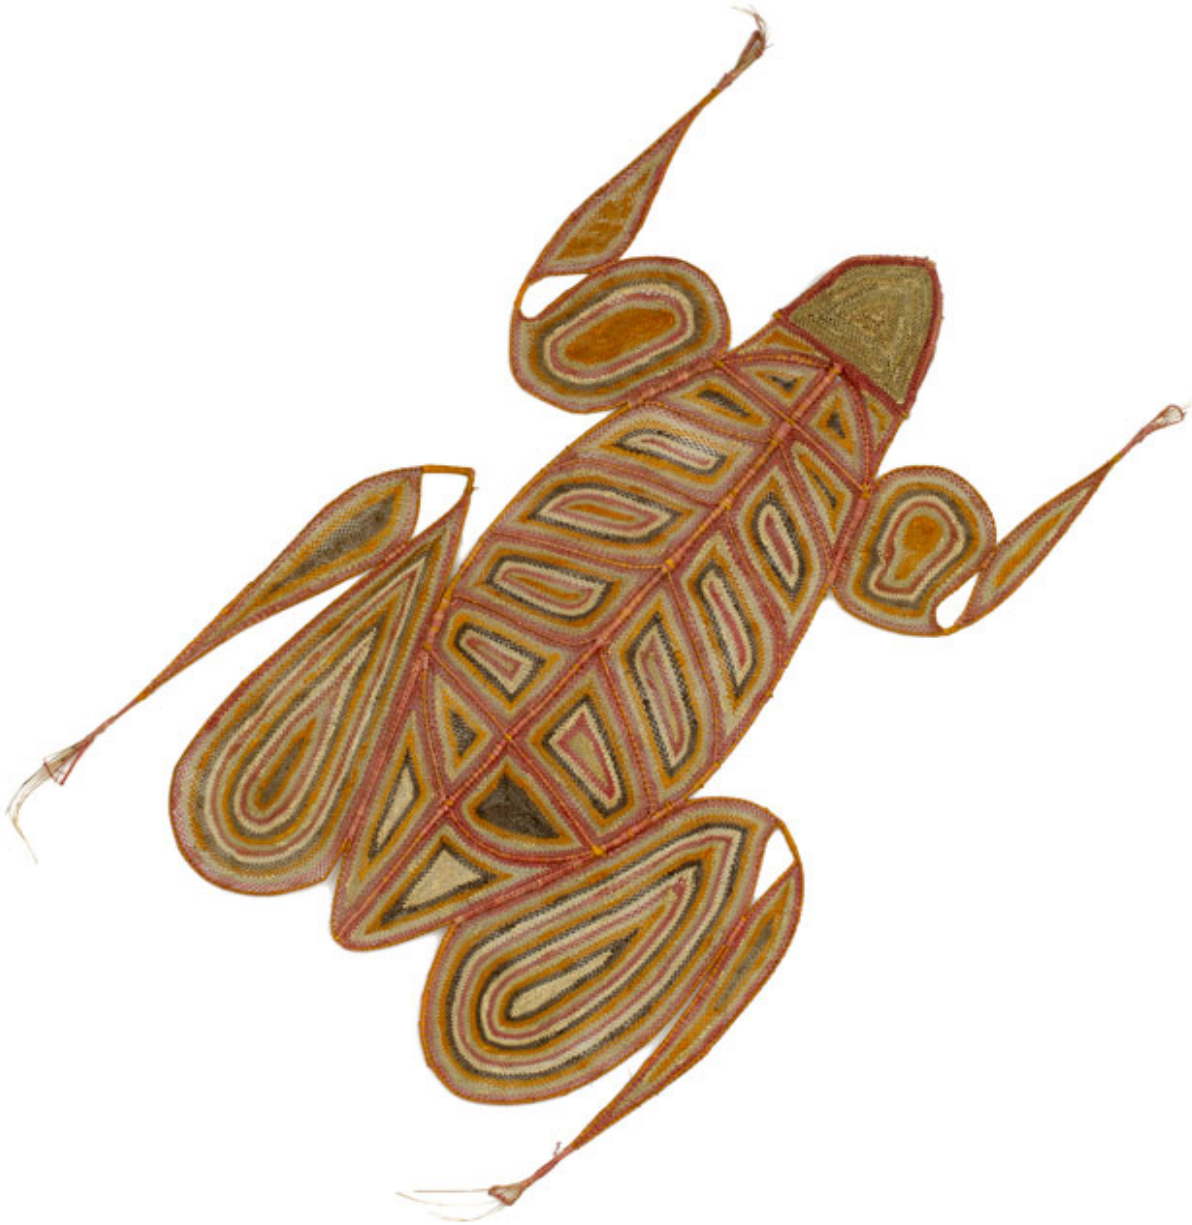

4.
Marina Murdilnga
Yippa (frog) 2009
Pandanus spiralis
186.0 x 107.0 cm