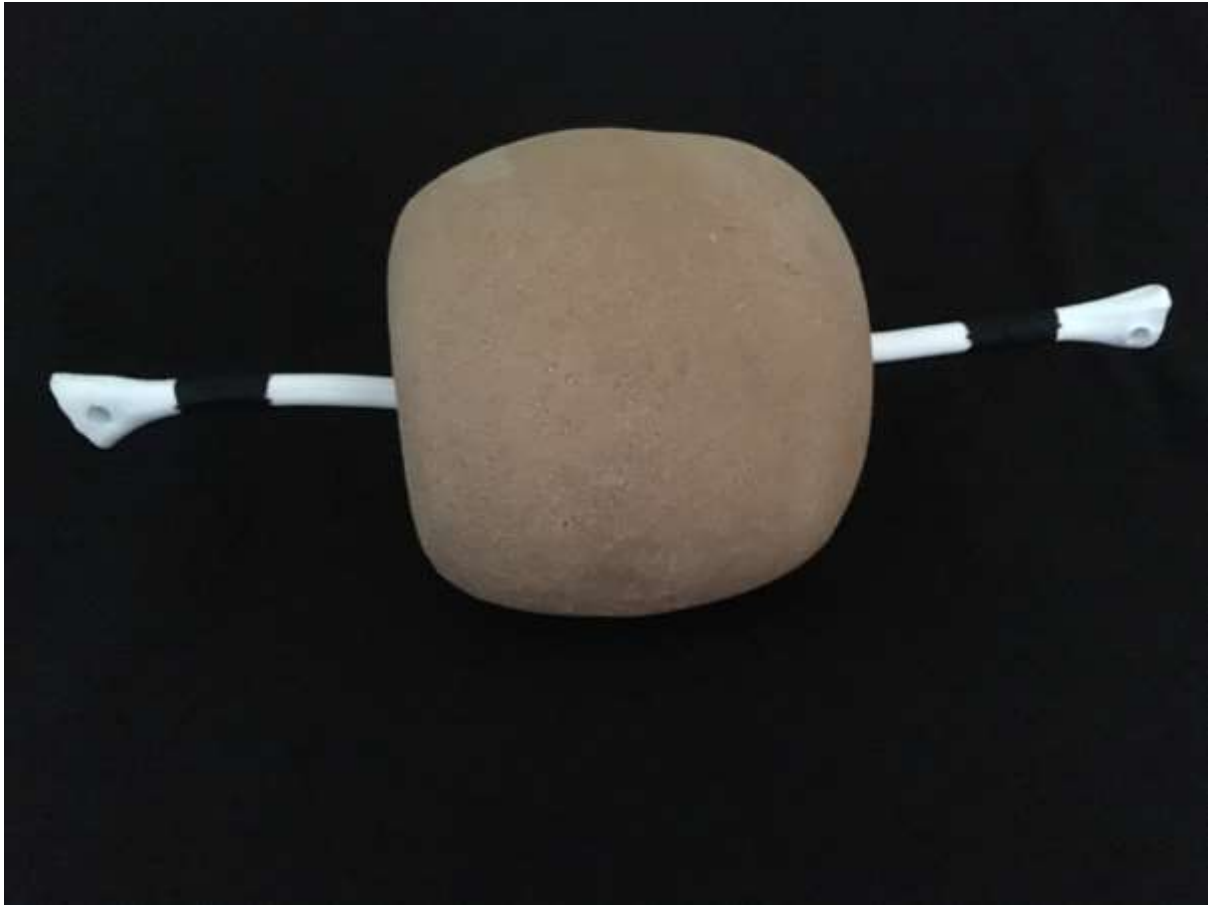

*Hybrid Sailing Canoe Series 1 2019*

Buff Raku Trachyte, White Feathers, Black Wire, Bamboo, Raffia

25 x 50 x 53 cm

*Earring Hybrid Series 1 2019*

Buff Raku Trachyte, Cool Ice, Hemp String

20x53x20cm

*Hybrid Coconut Scraper Canoe Series 1 2019*