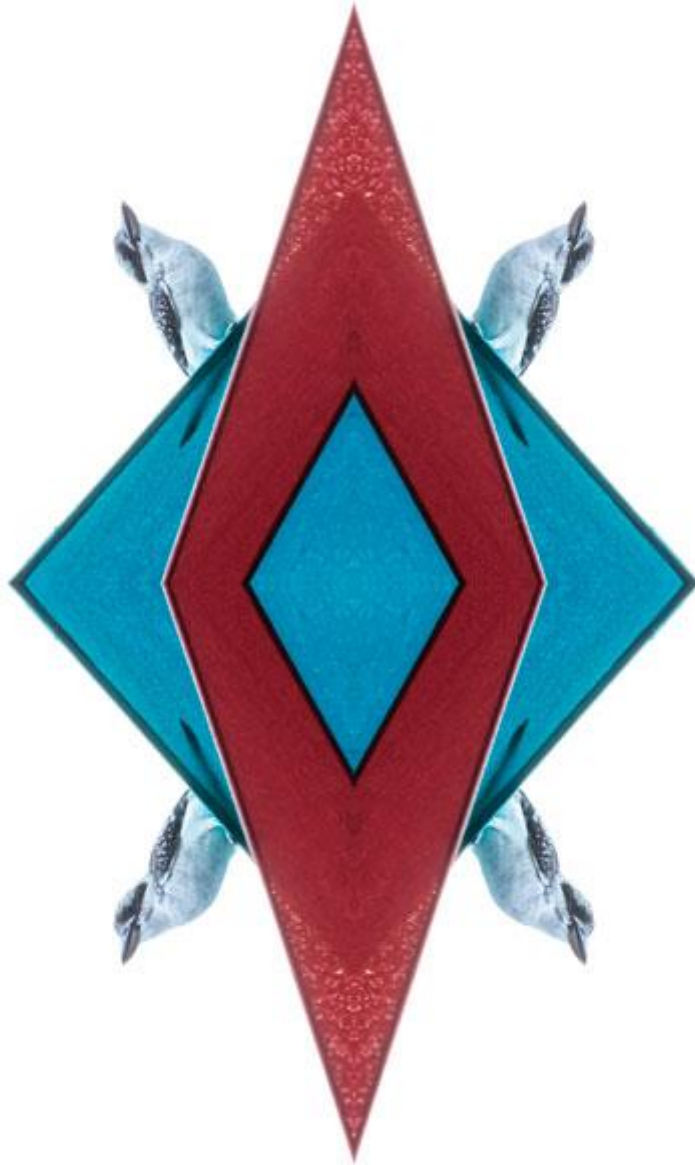

Wemba Wemba (Deneliquin) - Yellow Rosella 2017
Archival print on rag paper
120 x 80 cm
Edition 8 + 2 AP

VIVIEN
ANDERSON
GALLERY

Wulgurukaba (Magnetic Island) – Kookaburra 2017

Archival print on rag paper

120 x 80 cm

Edition 8 + 2 AP

284 – 290 ST KILDA ROAD, ST KILDA VICTORIA 3182 AUSTRALIA
T. +61 3 8598 9657 E. info@vivienandersongallery.com
www.vivienandersongallery.com