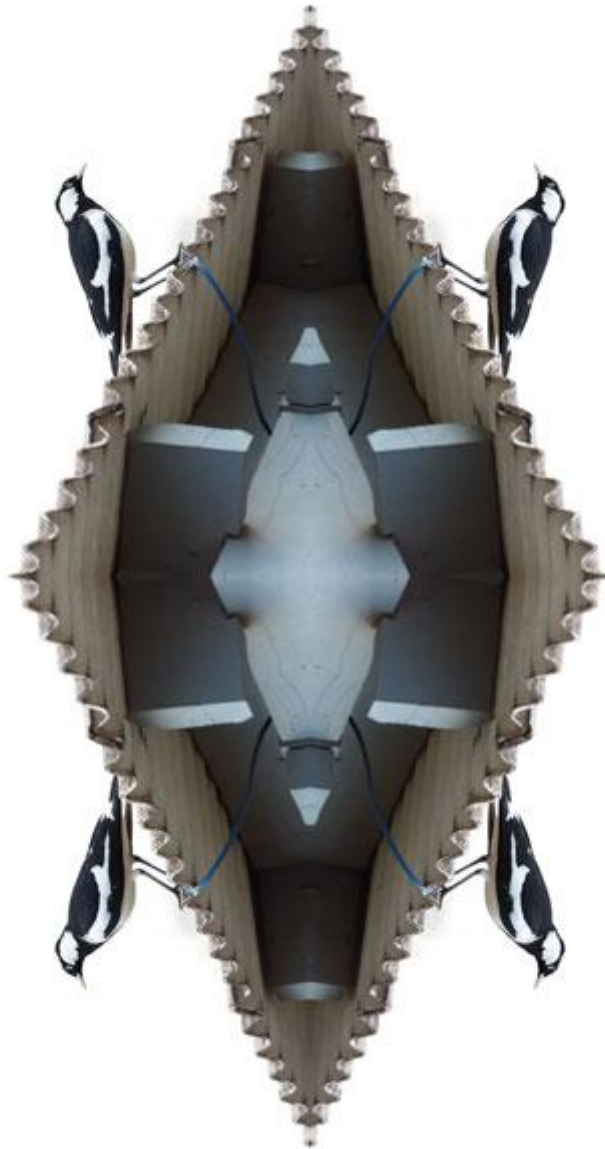

VIVIEN
ANDERSON
GALLERY

Barkindji (Bourke) - Magpie-lark 2017

Archival print on rag paper

120 x 80 cm

Edition 8 + 2 AP