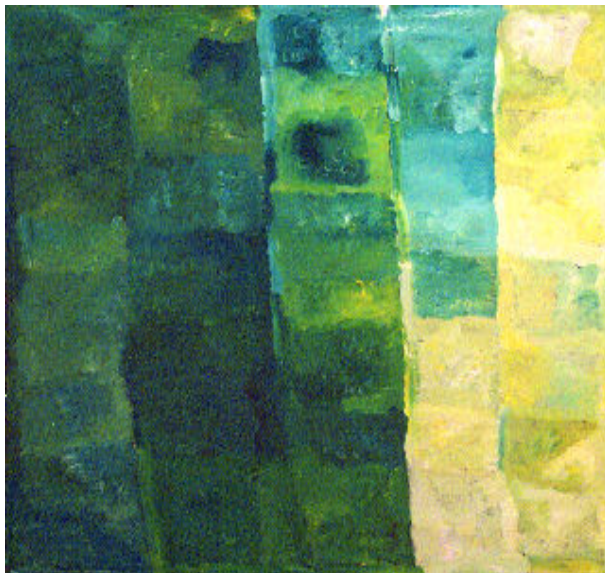

Kudditji Kngwarreye
New Paintings
22 February – 10 March 2006

1.
My Country
Synthetic polymer paint on canvas
280.0 x 205.0 cm

2.
My Country
Synthetic polymer paint on canvas
225.0 x 150.0 cm

3.
My Country
Synthetic polymer paint on canvas
140.0 x 140.0 cm

4.
My Country
Synthetic polymer paint on canvas
140.0 x 140.0 cm

5.
My Country
Synthetic polymer paint on canvas
203.0 x 305.0 cm

6. My Country
Synthetic polymer paint on canvas
140.0 x 140.0 cm

7.
My Country
Synthetic polymer paint on canvas
140.0 x 140.0 cm

8.
My Country
Synthetic polymer paint on canvas
140.0 x 140.0 cm

9.
My Country
Synthetic polymer paint on canvas
145.0 x 150.0 cm